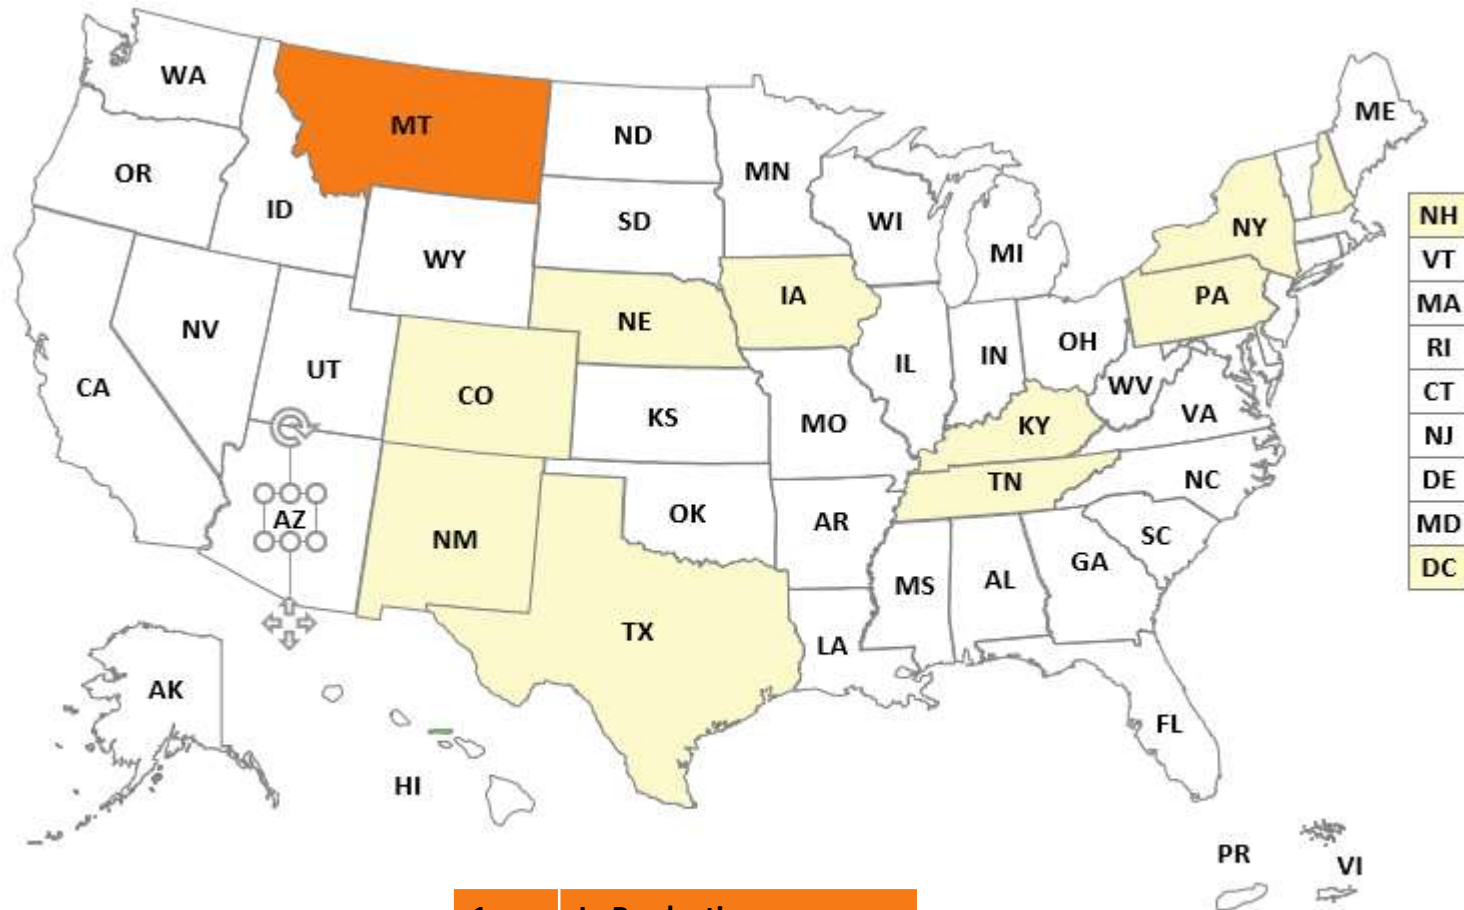

UI State Information Data Exchange System (SIDES) Additional Fact-Finding Exchange Participants

| | |
|----|-----------------------|
| 1 | In Production |
| 11 | Planning to Implement |